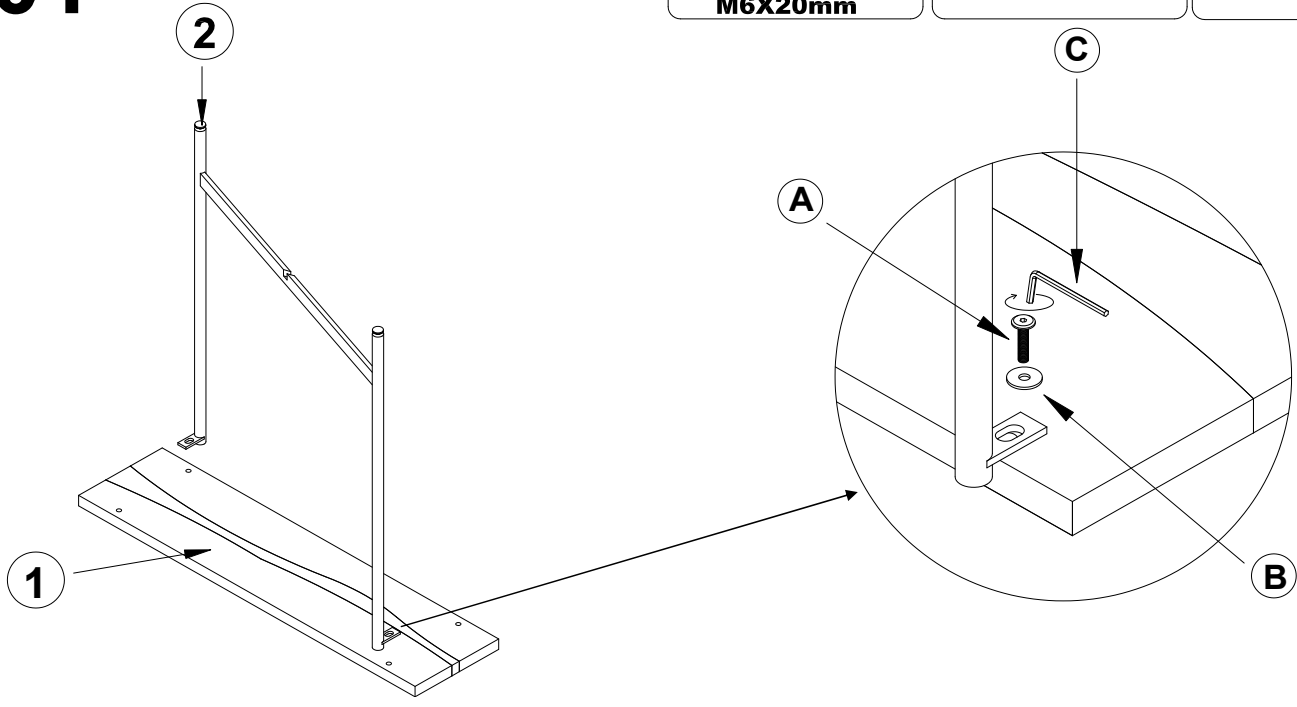

Tool Required

www.boltonfurniture.com

Part List- 36" Narrow Console

Identifying the hardware-Identify the hardware using the illustrations below.

www.boltonfurniture.com

01

A  02
M6X20mm

B  02

C  01

02

A  02
M6X20mm

B  02

C  01