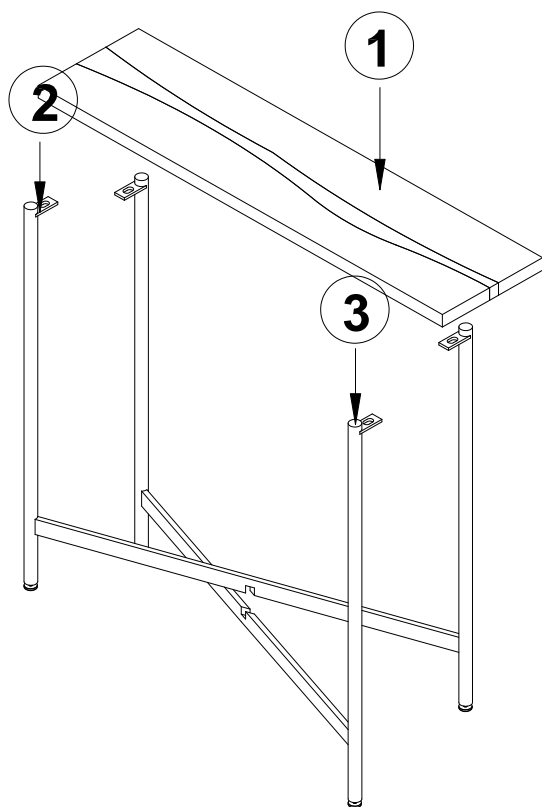

ASSEMBLY INSTRUCTIONS

36" NARROW CONSOLE

REPLACEMENT PARTS

Please do not contact the company purchased from as we can help you faster.

Order replacement parts and hardware at "boltonfurniture.com"

- . Use of power tool to assemble this product will invalidate any claim and damage this product making it unsafe!!!
- . Please assemble on a clean soft surface to avoid damage.

Tool Required

www.boltonfurniture.com

Part List- 36" Narrow Console

Identifying the hardware-Identify the hardware using the illustrations below.

www.boltonfurniture.com

01

A  02
M6X20mm

B  02

C  01

02

A  02
M6X20mm

B  02

C  01