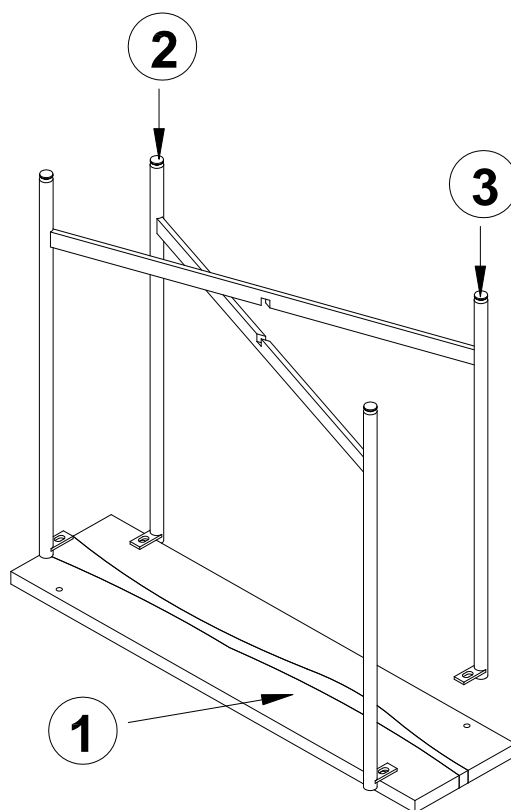

ASSEMBLY INSTRUCTIONS

36" NARROW CONSOLE

REPLACEMENT PARTS

Please do not contact the company purchased from as we can help you faster.

Order replacement parts and hardware at "boltonfurniture.com"

- . Use of power tool to assemble this product will invalidate any claim and damage this product making it unsafe!!!
- . Please assemble on a clean soft surface to avoid damage.

Tool Required

www.boltonfurniture.com

Part List- 36" Narrow Console

Identifying the hardware-Identify the hardware using the illustrations below.

www.boltonfurniture.com

01

A  02
M6X20mm

B  02

C  01

02

A  02
M6X20mm

B  02

C  01