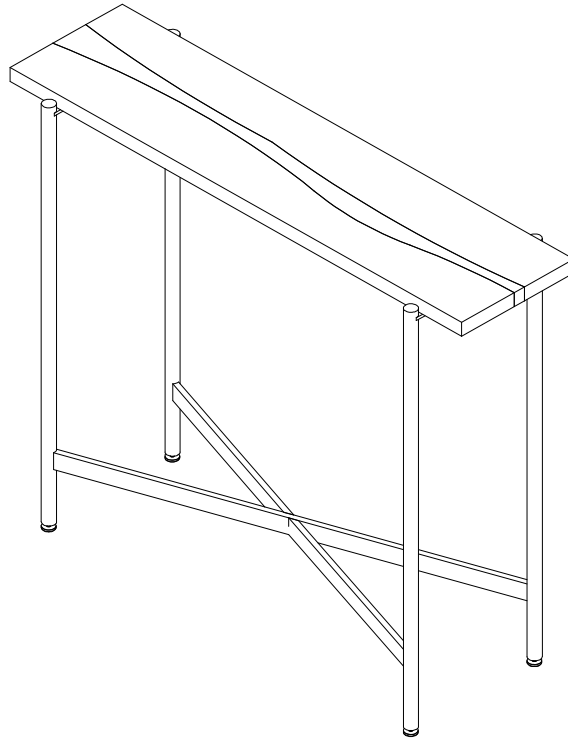

ASSEMBLY INSTRUCTIONS

36" NARROW CONSOLE

REPLACEMENT PARTS

Please do not contact the company purchased from as we can help you faster.

Order replacement parts and hardware at "boltonfurniture.com"

- . Use of power tool to assemble this product will invalidate any claim and damage this product making it unsafe!!!
- . Please assemble on a clean soft surface to avoid damage.

Tool Required

www.boltonfurniture.com

Part List- 36" Narrow Console

Identifying the hardware-Identify the hardware using the illustrations below.

www.boltonfurniture.com

01

A  02
M6X20mm

B  02

C  01

02

A  02
M6X20mm

B  02

C  01